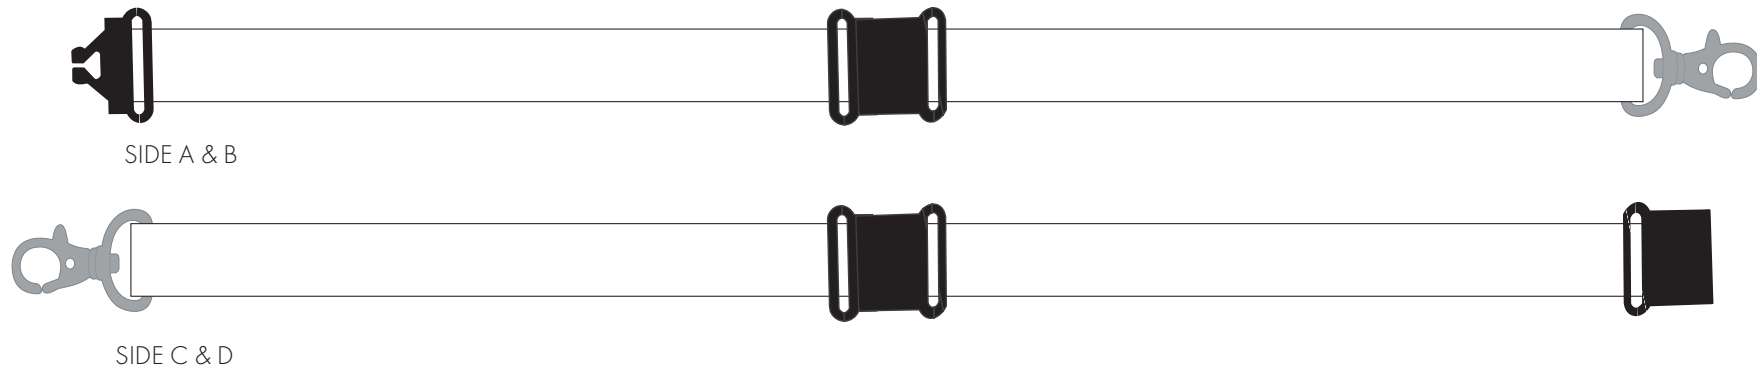

Your Ref:  
Our Ref:

Quantity:  
Version: 1

Product Code: ZL0053  
Product Colour:

**PRINTING CONCERNS:**

**PRODUCT INFO:**

This item is printed using CMYK Dye Sublimation which does not allow for Pantone Matching within the print

**PANTONE REFERENCE(S)**

 Full Colour

PLEASE NOTE:  
WE CANNOT GUARANTEE THE  
REVERSE ARTWORK POSITION

ARTWORK SCALE 22% Whole Length  
Product Size: 900mm x 20mm

ARTWORK SCALE 40%

Product Image for visualisation  
- colours may vary

The dashed line is to demonstrate print area and will not appear on your printed item

**PLEASE NOTE:**

- All colours including print and product are for visual purposes only and should not be regarded as the actual colour of the product and print.
- Some products may vary from batch to batch and may differ from previous orders.
- The colour and texture of a product can also have an effect on the final print colour.
- By approving this order we accept that you understand these terms.